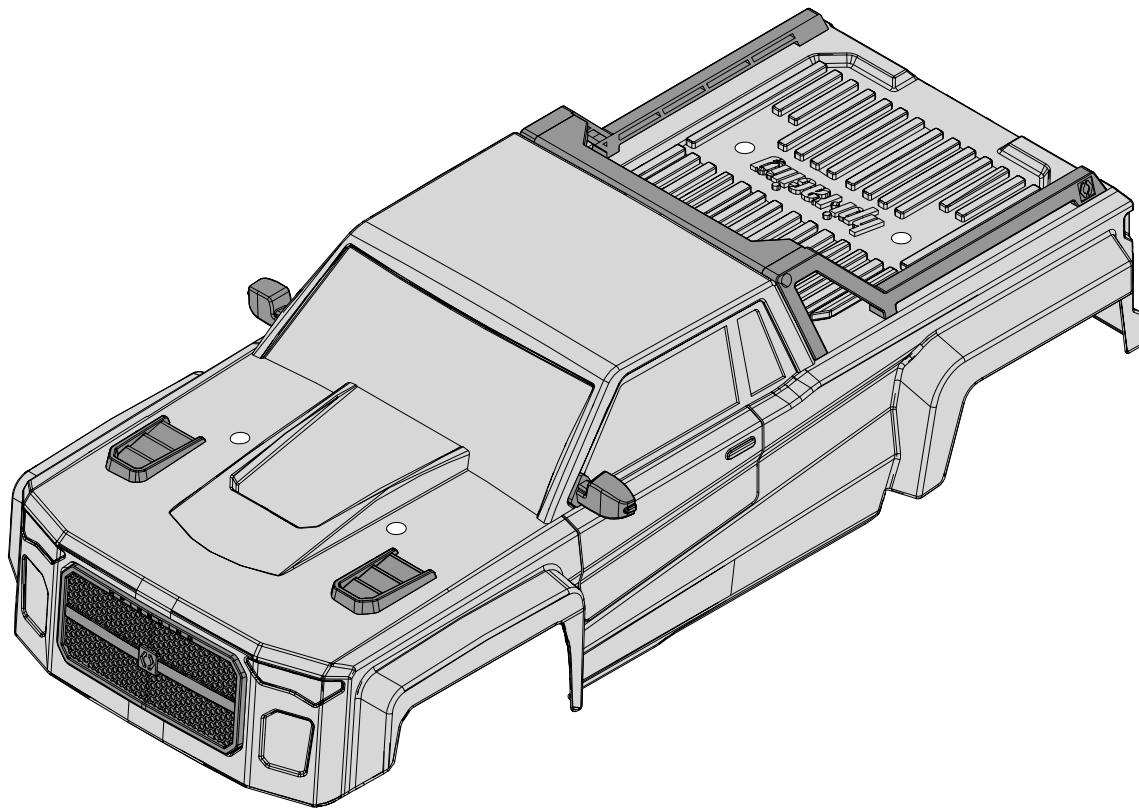

Z353
Button Head Screw M3x10mm

Z544
Cap Head Screw M3x12mm

Z353
Button Head Screw M3x10mm

HPI RACING A/S

www.hpiracing.com

HPI Racing A/S
Jegindøvej 21
DK - 8800 Viborg
Denmark

Email: info@hpiracing.com