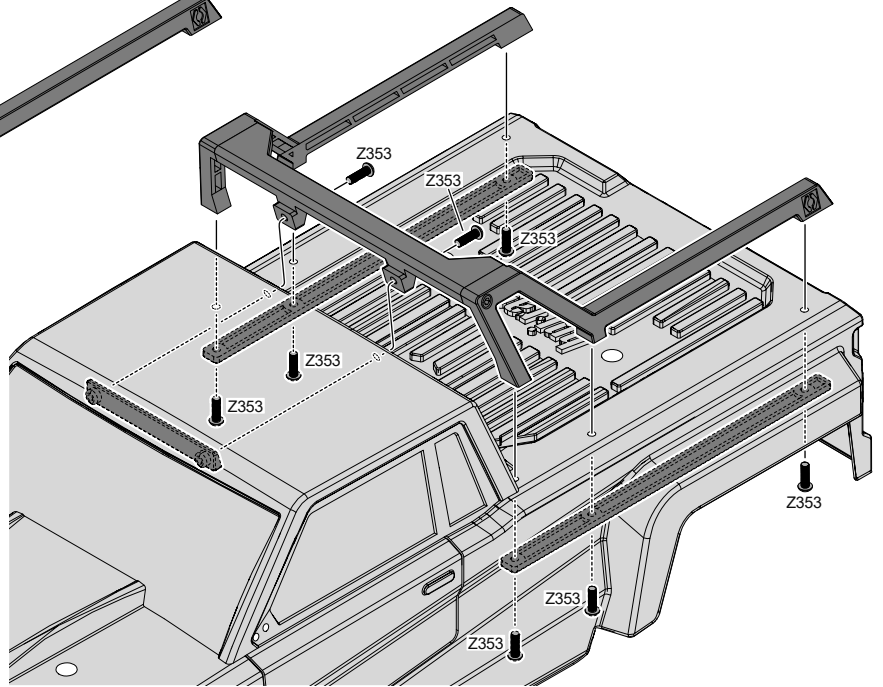

Z353
Button Head Screw M3x10mm

Z544
Cap Head Screw M3x12mm

Z353
Button Head Screw M3x10mm

HPI RACING A/S

www.hpiracing.com

HPI Racing A/S
Jegindøvej 21
DK - 8800 Viborg
Denmark

Email: info@hpiracing.com