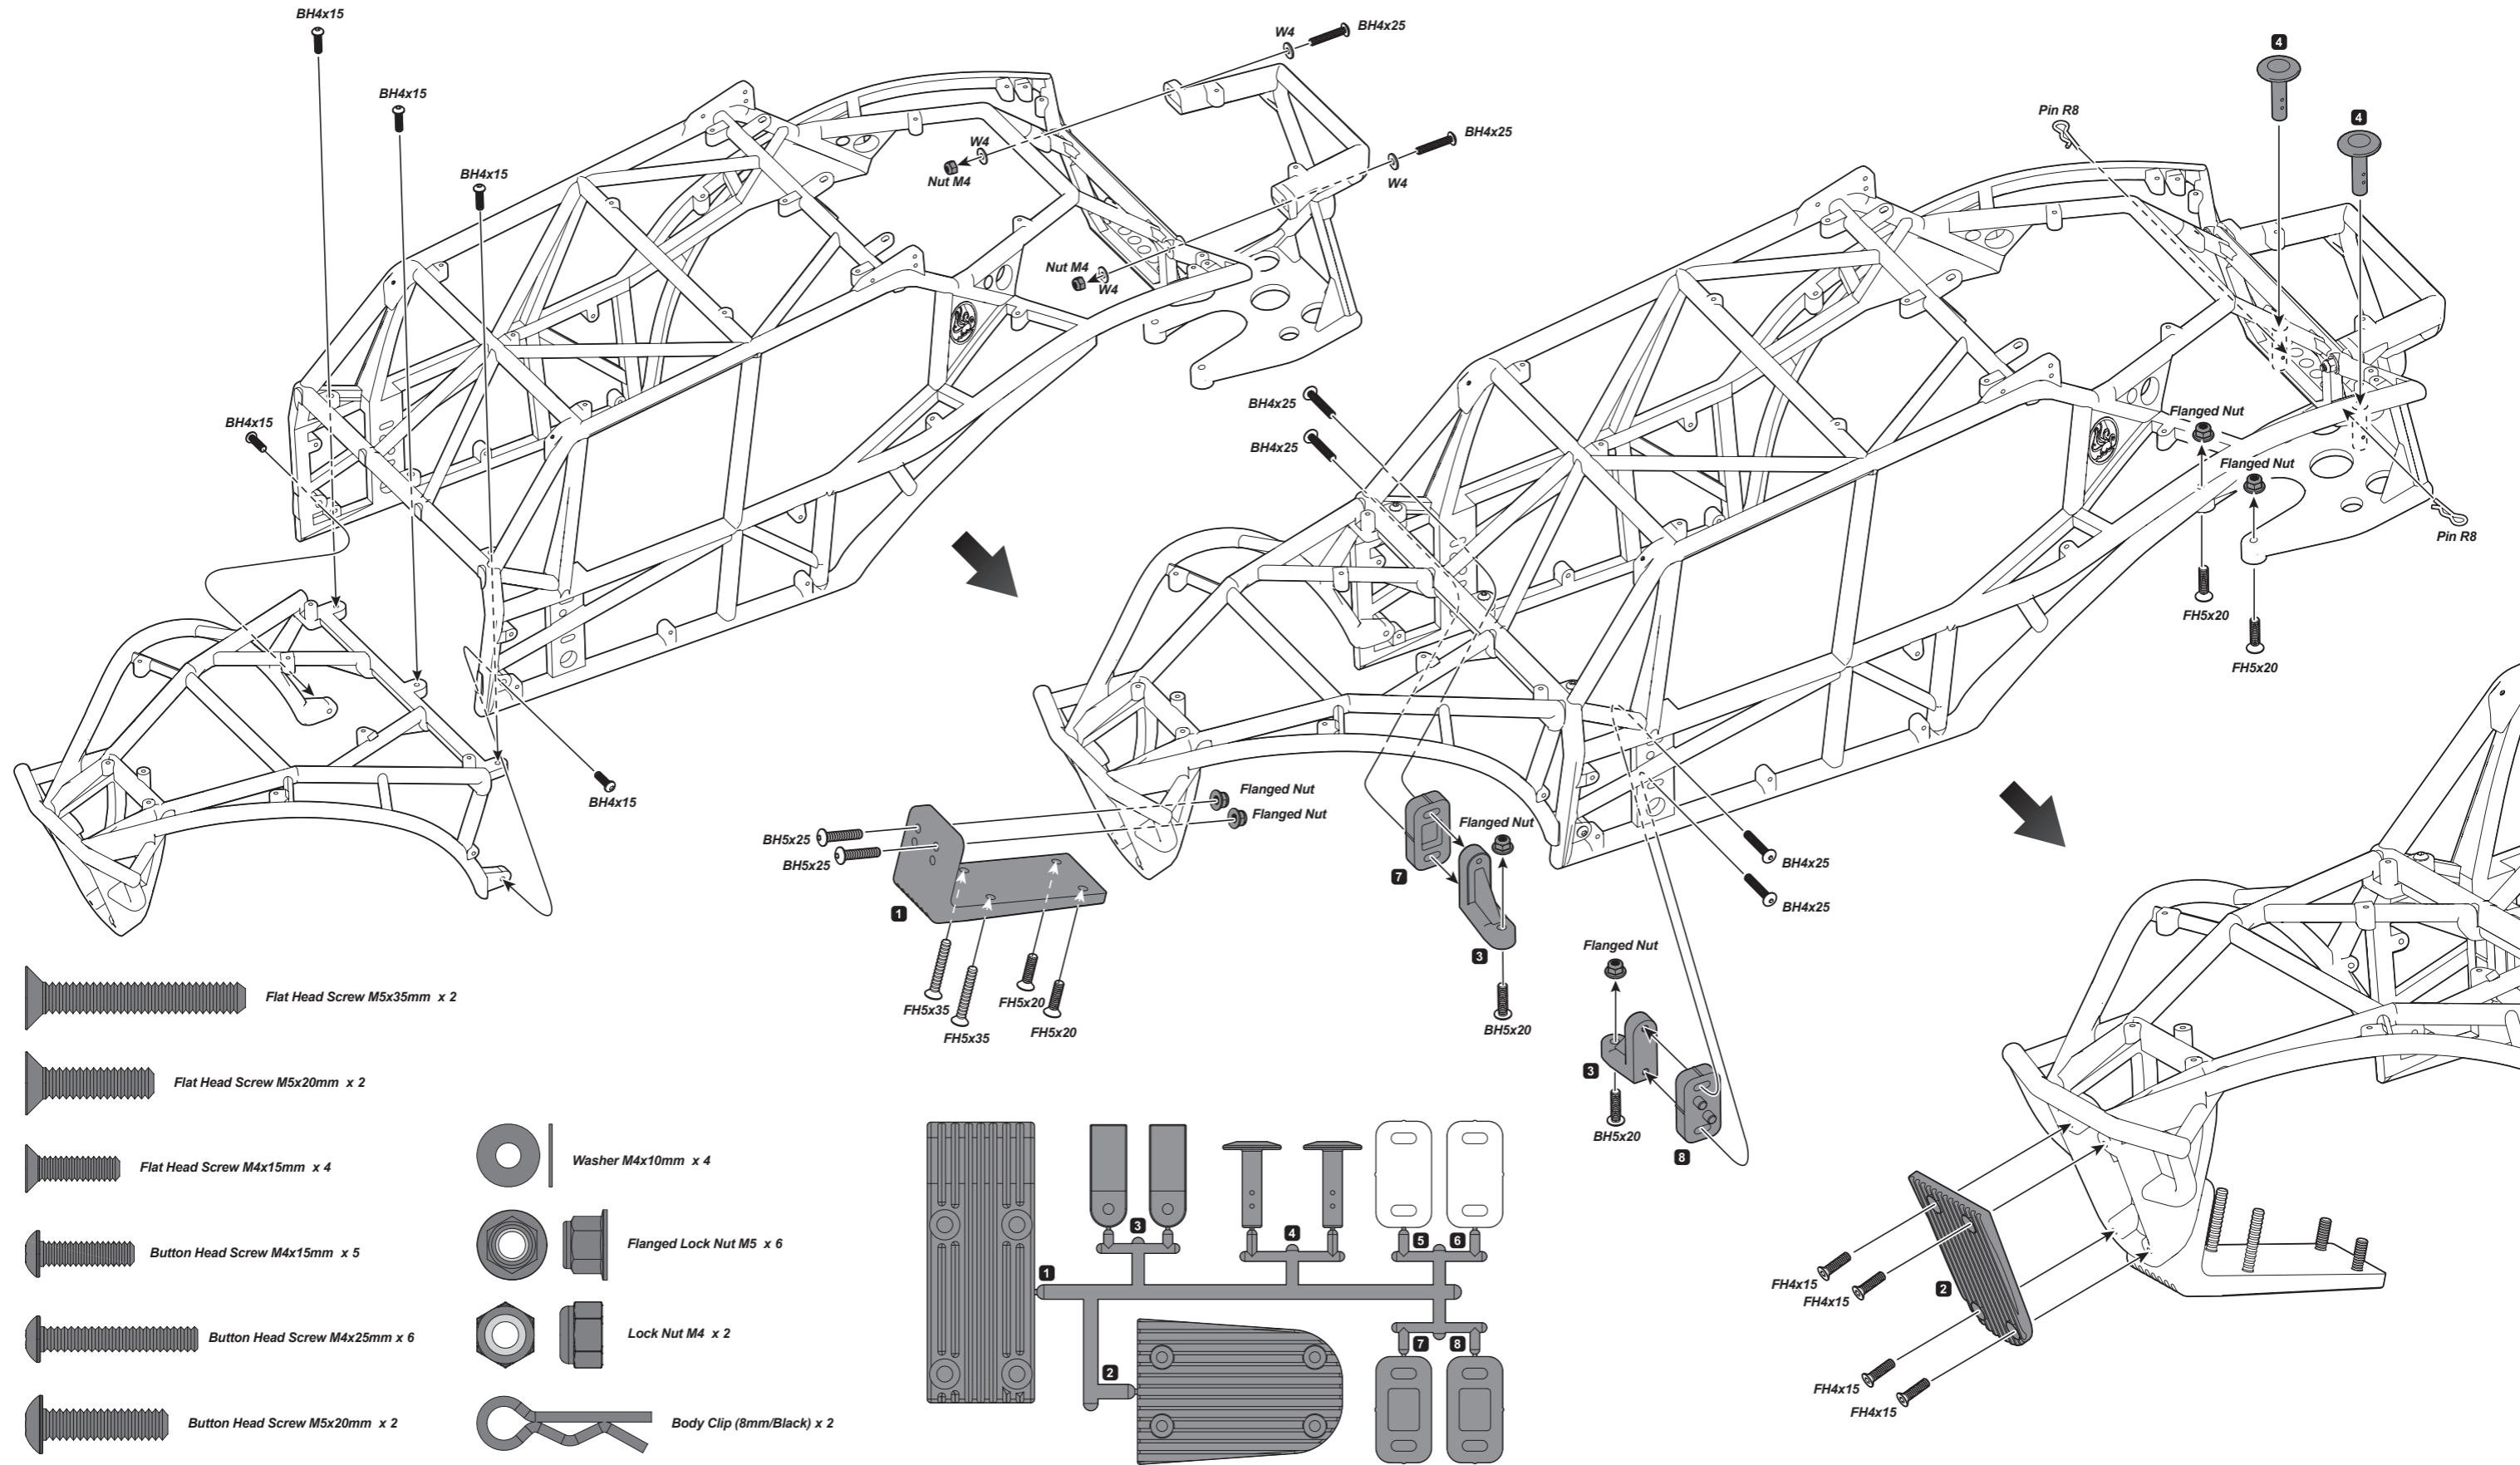

# SXS5

SIDEWINDER X5

# CONVERSION KIT FOR HPI BAJA 5B

## Body and Roll Cages Installation Manual

### Body and Roll Cages Installation Manual