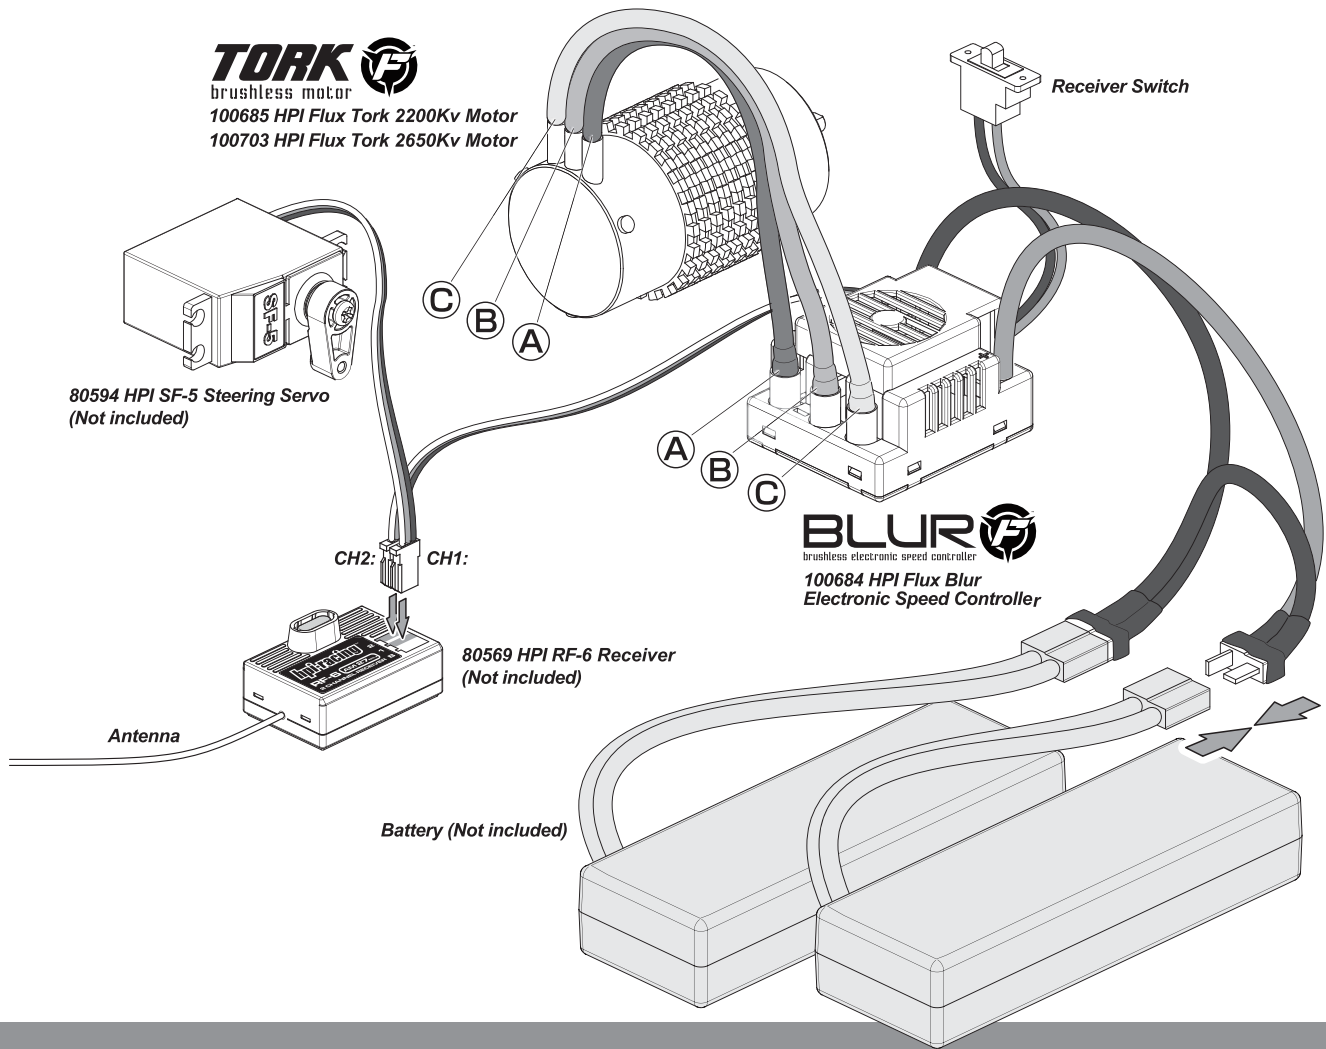

# FLUX 2200Kv, 2650Kv

#100686 FLUX BRUSHLESS SYSTEM  
 INCLUDES: #100685 Flux Tork 2200Kv motor and  
 #100684 Flux Blur ESC

#102701 FLUX BRUSHLESS SYSTEM  
 INCLUDES: #100703 Flux Tork 2650Kv motor and  
 #100684 Flux Blur ESC

# FLUX 5700Kv

#1151 FLUX BRUSHLESS SYSTEM  
 INCLUDES: #100420 Flux Warp 5700Kv motor and  
 #100416 Flux Motiv ESC

**!** If you are using a LiPo battery pack it is mandatory to turn on the Auto-LiPo setting (Low voltage cut-off).