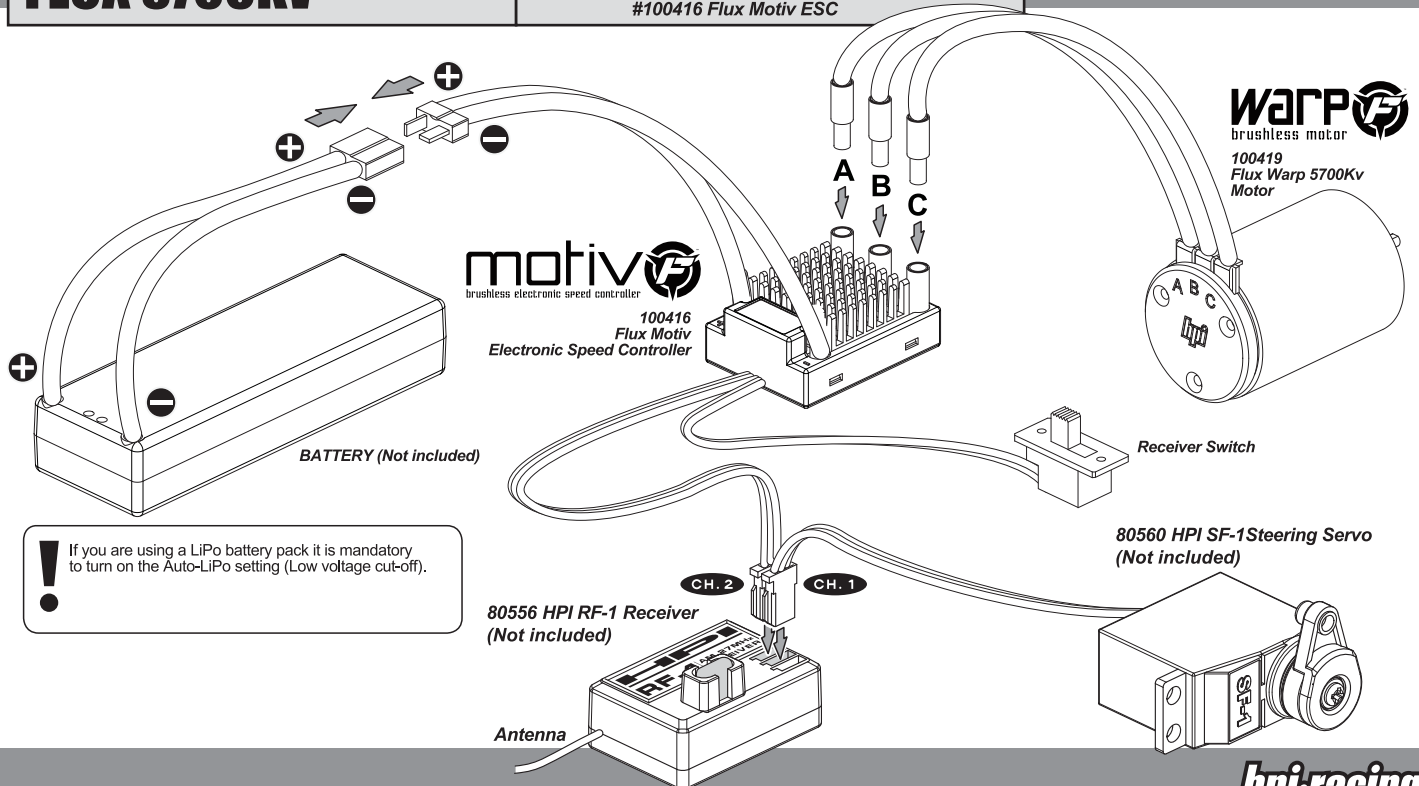

# FLUX 2200Kv, 2650Kv

#100686 FLUX BRUSHLESS SYSTEM  
 INCLUDES: #100685 Flux Tork 2200Kv motor and  
 #100684 Flux Blur ESC

#102701 FLUX BRUSHLESS SYSTEM  
 INCLUDES: #100703 Flux Tork 2650Kv motor and  
 #100684 Flux Blur ESC

# FLUX 5700Kv

#1151 FLUX BRUSHLESS SYSTEM  
 INCLUDES: #100420 Flux Warp 5700Kv motor and  
 #100416 Flux Motiv ESC

**!** If you are using a LiPo battery pack it is mandatory to turn on the Auto-LiPo setting (Low voltage cut-off).