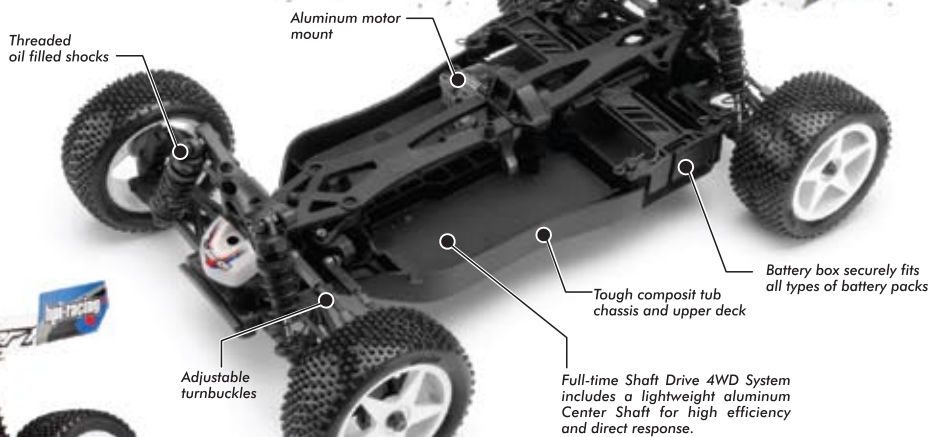

REQUIRED PARTS

SIZE COMPARISON

○ PRE-BUILT   ✓ KIT   DIMENSIONS: LENGTH: 365mm, WIDTH: 250mm